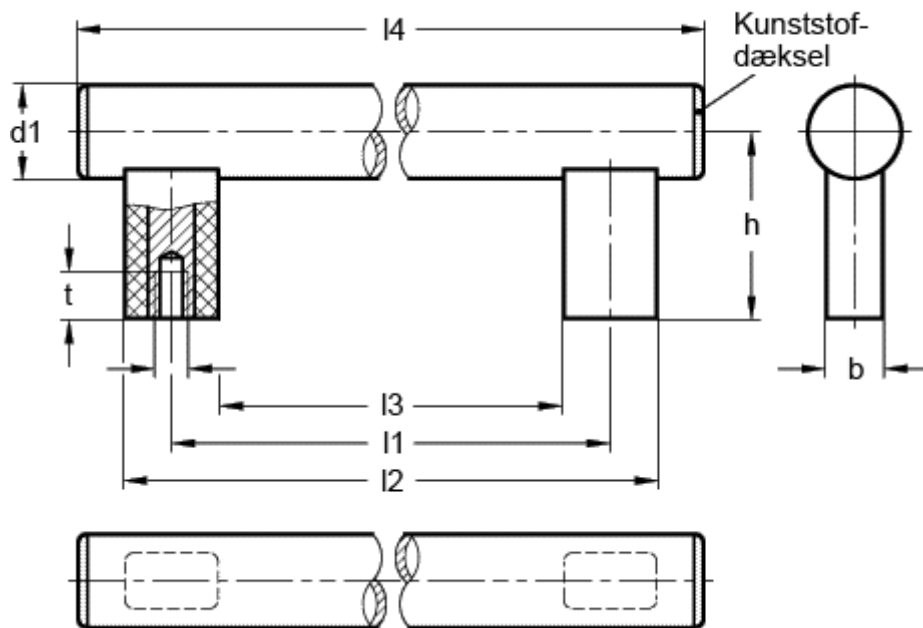

# Data Sheet

Article number: 201142200

Description: E+G Handle GN 666-30-M6-200-SW

## Measures

$b = 18$

$t \text{ min} = 15$

$d1 = 30$

$d2 = M6$

$h = 60$

$l1 = 200$

$l2 = 230$